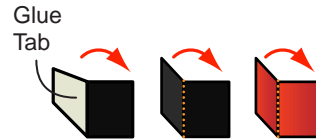

Sport Utility Vehicle

Paper Model

PRINT on Smooth Card Stock (65# Cover). CUT out along the pink line using small, pointed scissors.

SCORE and FOLD along the dotted yellow lines and Glue Tab edges.

Starting from the top of the SUV, apply glue to the tabs and press together.